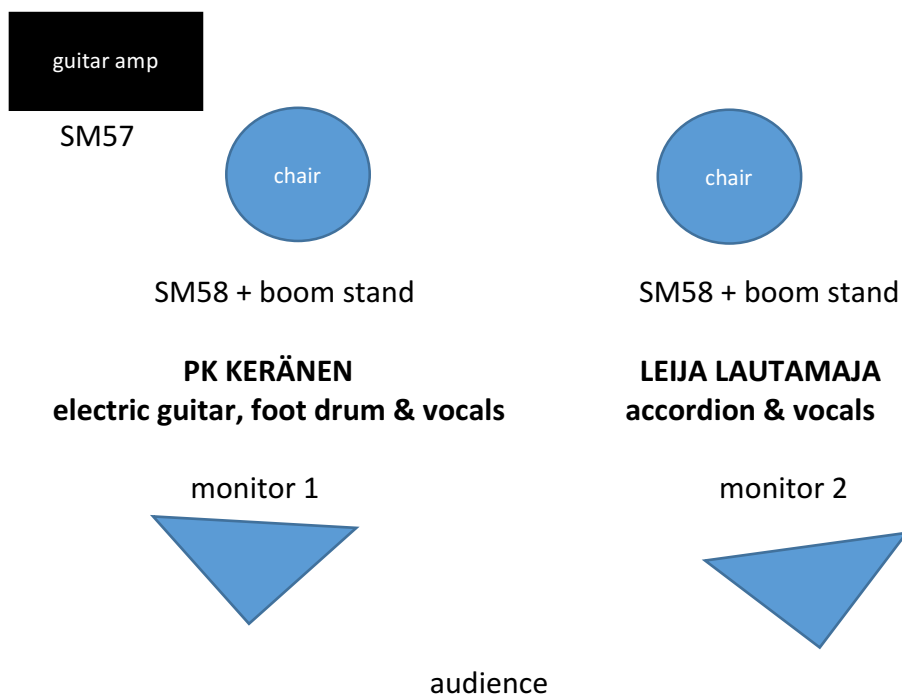

## THE MOONTWINS – PK & LEIJA TECH SPECS

### LINE LIST

	Instrument	Output	We need	We bring	Other
1	vocals PK		a vocal mic (SM58 or similar) on a stand		a piano/drum chair
2	guitar		mic for the amp (SM57 or similar) + power x 2	guitar amp	
3	foot drum	jack	DI-box		EQ note: you can cut all the high and mid frequencies
4	vocals Leija		a vocal mic (SM58 or similar) on a stand		a piano chair
5	accordion right (discant)	XLR	+48V	DPA 4061	
6	accordion left (bass)	XLR	+48V	DPA 4061	

We need two monitors.

The optimal chairs for us are higher than regular piano chair but lower than a regular bar chair. Piano & drum chairs are also ok.