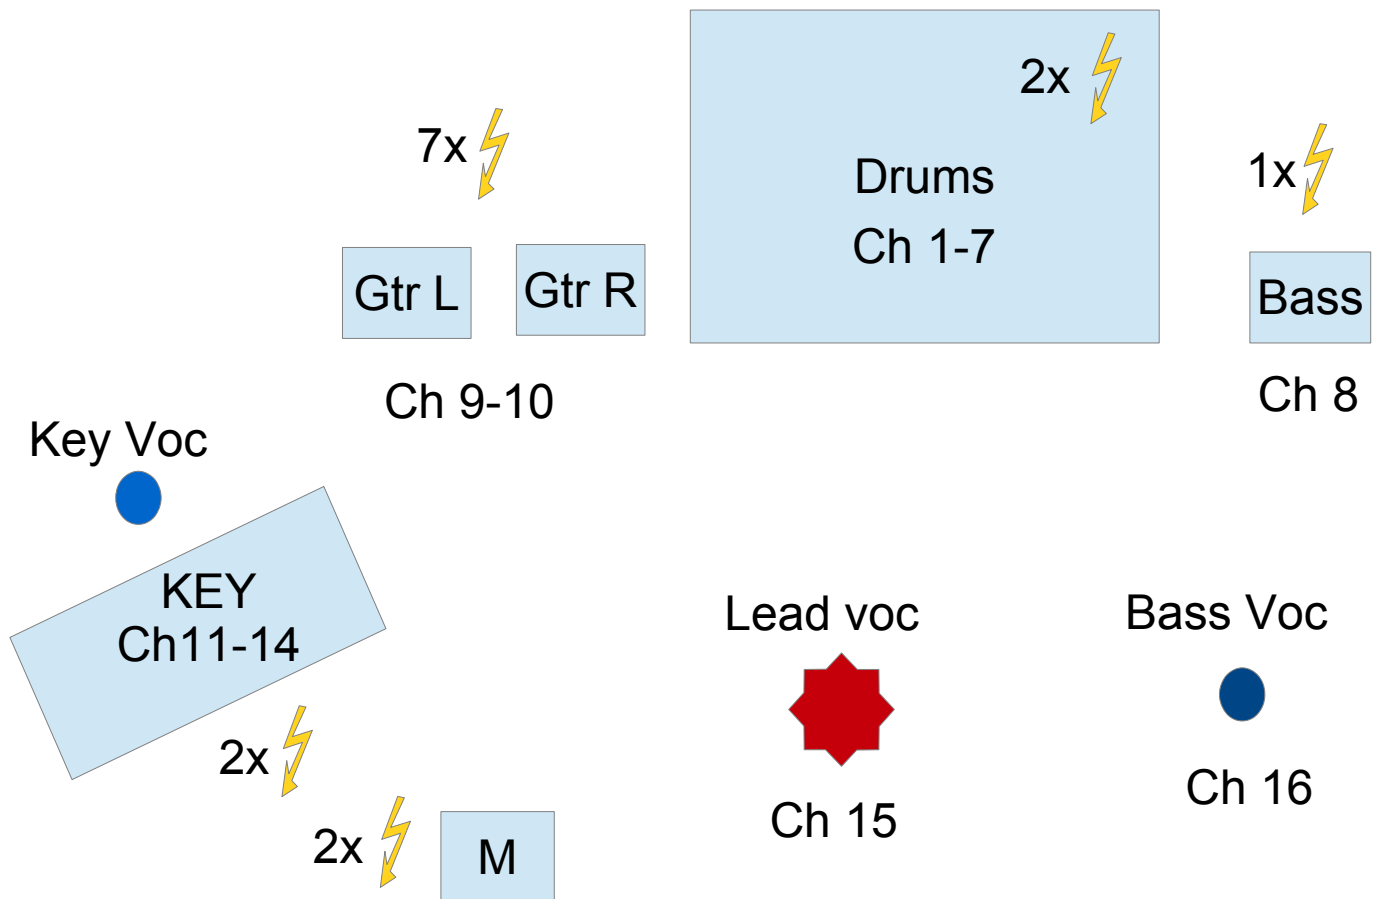

SUPERSONIC

INPUTIT

1. Bd
2. SN
3. Rt
4. Ft
5. Ride
6. HH
7. Drum Pad DI
8. Bass XLR
9. Gtr L
10. Gtr R
11. Key L DI
12. Key R DI
13. Synth DI
14. Key Voc
15. Lead Voc
16. Bass Voc

MONITORIT

1. Key Wired In ear
2. Lead Wireless In ear
3. Bass Wired In ear
4. Drums Wired In ear
5. Gtr Wedge

MUUTA

Mukana kulkee 4m pitkä ja 1,5m korkea taustarätti.