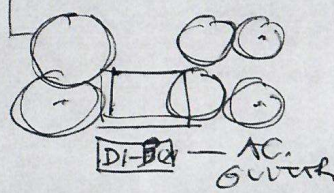

HEARTHILL STAGE MAP 2022

- DRUMS:
- SNARE
 - BASS DR.
 - TOM TOM
 - FLOOR TOM
 - HI-HAT
 - CYMBALS

BASS
AMP

VOC.
MIC.

GT
AMP

VIOLIN
AMP

LEAD
VOC.
MIC.

VOC.
MIC.