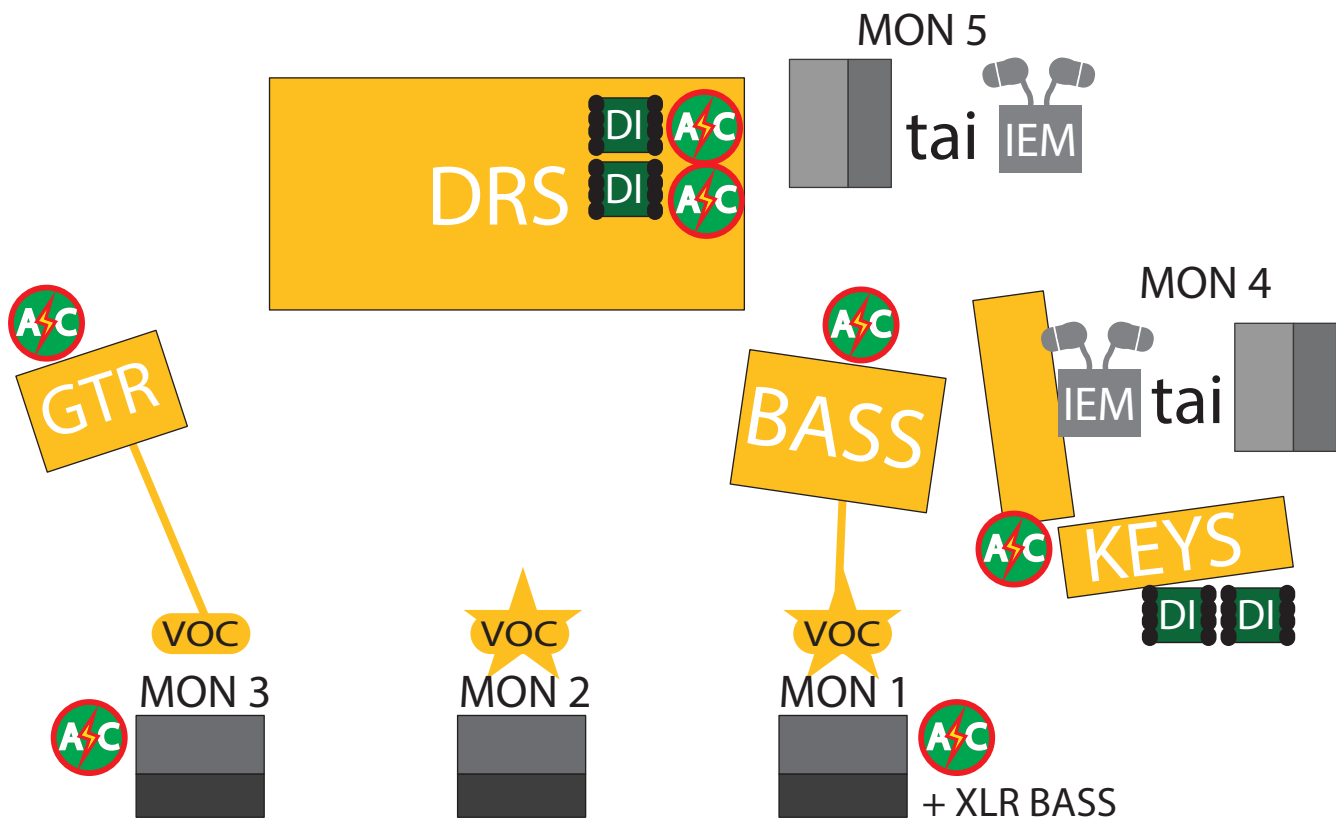

# Bananaband stagerider 2017

VOCmid: 2x Mic stand/ straight

BASS: XLR feed from floorboard!  
2 AC, 1x Mic stand/ boom

DRS: 3 toms, 2xAC, 2xDI

KEYS: 2 AC, 2 DI

GTR: 2 AC, 1x Mic stand/ boom