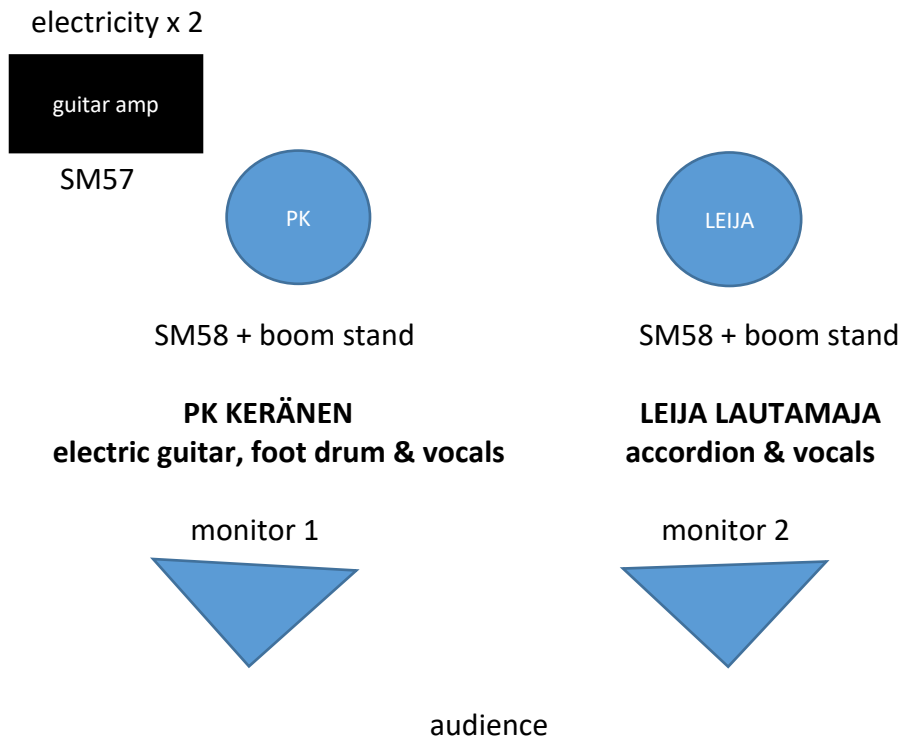

## THE MOONTWINS TECH SPECS

### LINE LIST

	Instrument	Output	We need	We bring	Other
1	vocals PK		a vocal mic (SM58 or similar) on a stand		
2	guitar		mic for the amp (SM57 or similar) + power x 2	guitar amp	+ electricity x2 (behind the amp)
3	foot percussion		mic (SM57 or similar) on a low stand		
4	vocals Leija		a vocal mic (SM58 or similar) on a stand		
5	accordion	jack		built-in pick-up system	EQ note: cut around 265 hZ

We need two monitors.