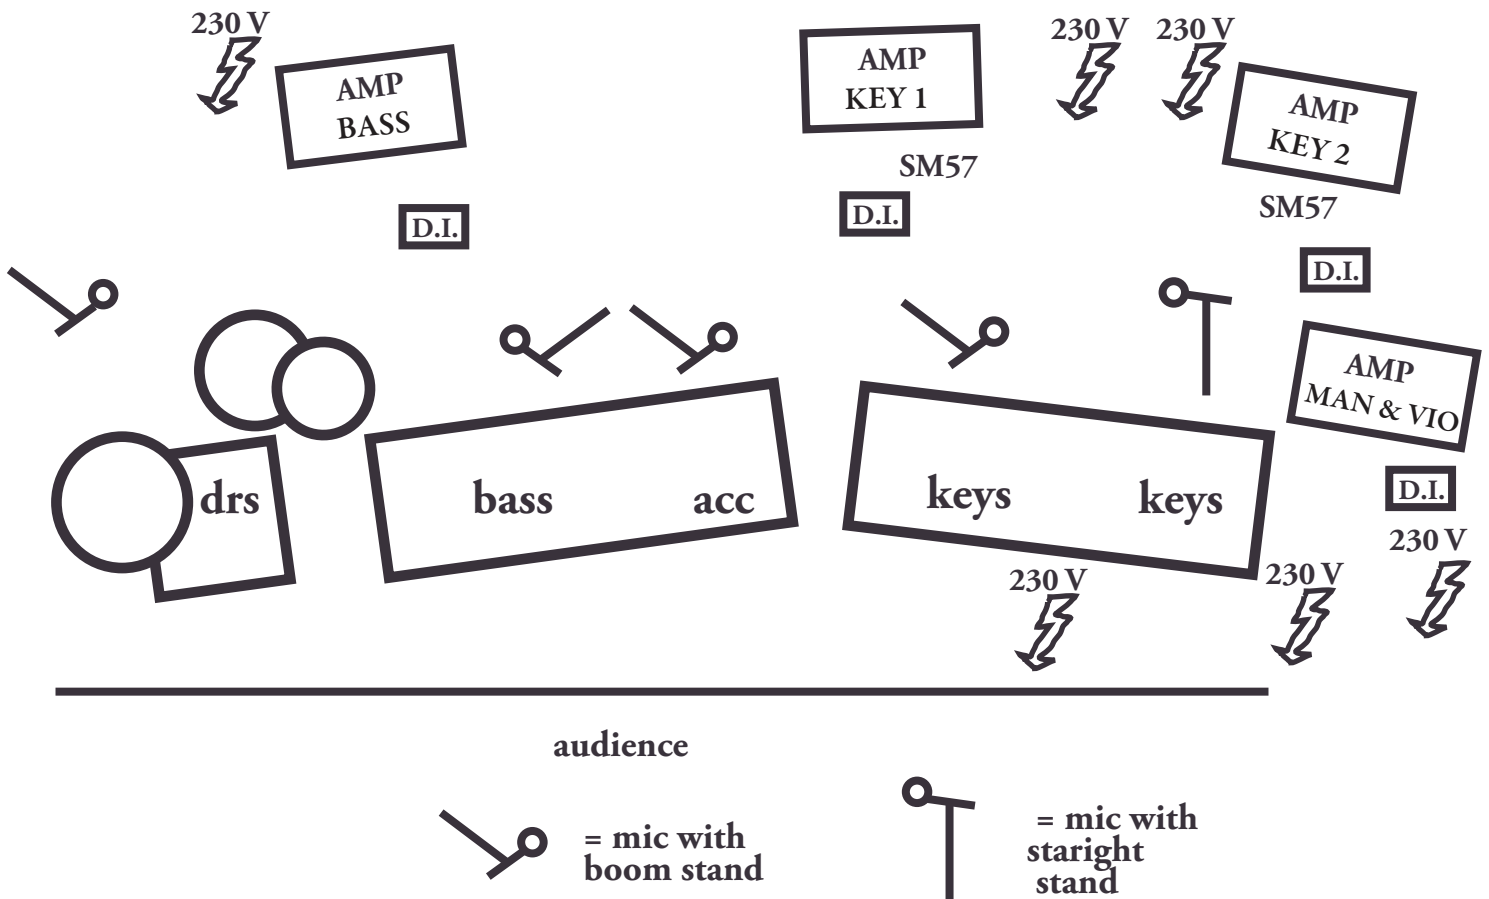

Alkoholaiset

STAGE PLAN 2012

IMPORTANT!!!

We have own 5 group wireless in-ear monitor system with us.

Please provide 5 chairs (NO arm rests – and strong & steady) and 2-3 tables (good, steady and strong enough, in case somebody will climb on the table) for the band to the stage prior the soundcheck.